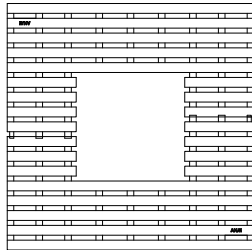

productinformatie

ANÆ boomrooster model Biese

boomroosters

c001-120/50

c001-150/66

c001-180/70

inlegframes

draagframes

productinformatie

ANÆ boomrooster model Biese

maten boomroosters

c001-120/50

c001-150/66

c001-180/70

model	buitenmaat (A)	plantgat (I)	hoogte (H)
c001-120/50	1200mm	500mm	40mm
c001-150/66	1500mm	660mm	40mm
c001-180/70	1800mm	700mm	40mm