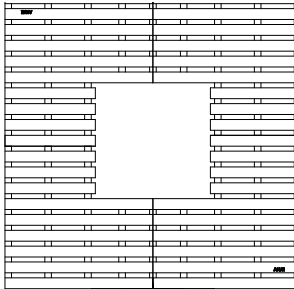

productinformatie

ANÆ boomrooster model Biese

boomroosters

c001-120/50

c001-150/66

c001-180/70

inlegframes

draagframes

productinformatie

ANÆ boomrooster model Biese

maten boomroosters

c001-120/50

c001-150/66

c001-180/70

model	buitenmaat (A)	plantgat (I)	hoogte (H)
c001-120/50	1200mm	500mm	40mm
c001-150/66	1500mm	660mm	40mm
c001-180/70	1800mm	700mm	40mm