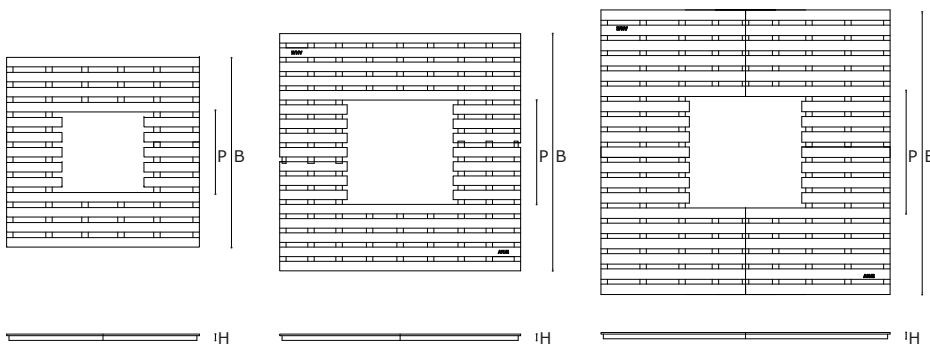

productinformatie

ANÆ boomrooster model Biese

maten boomroosters

c001-120/50

c001-150/66

c001-180/70

model	buitenmaat (A)	plantgat (I)	hoogte (H)
c001-120/50	1200mm	500mm	40mm
c001-150/66	1500mm	660mm	40mm
c001-180/70	1800mm	700mm	40mm