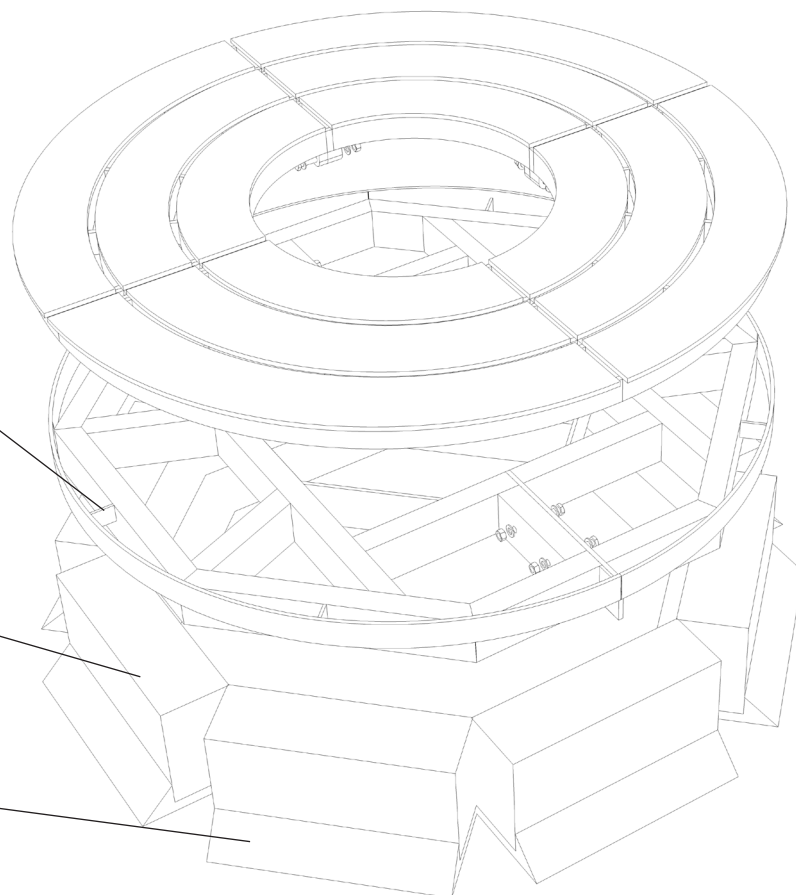

The images in this document are indicative for the model. Some discrepancies between image and product may occur with different sizes.

Assembly manual

Tree grate model Linder

with light frame

Pic. 1

Attention:

Assembly manual

Tree grate model Linder

with heavy frame

Tree grate - four parts

Heavy frame
two or four parts

Concrete Curbstone
250x150 mm o.e.
(not included)

Concrete foundation
(not included)

Pic. 2