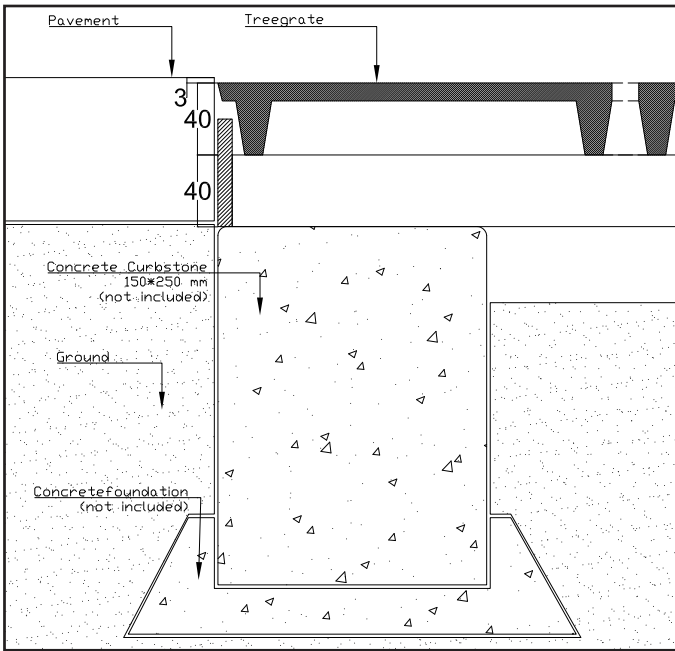

Assembly manual

Tree grate model Linder

Section

Pic. 3
Light frame