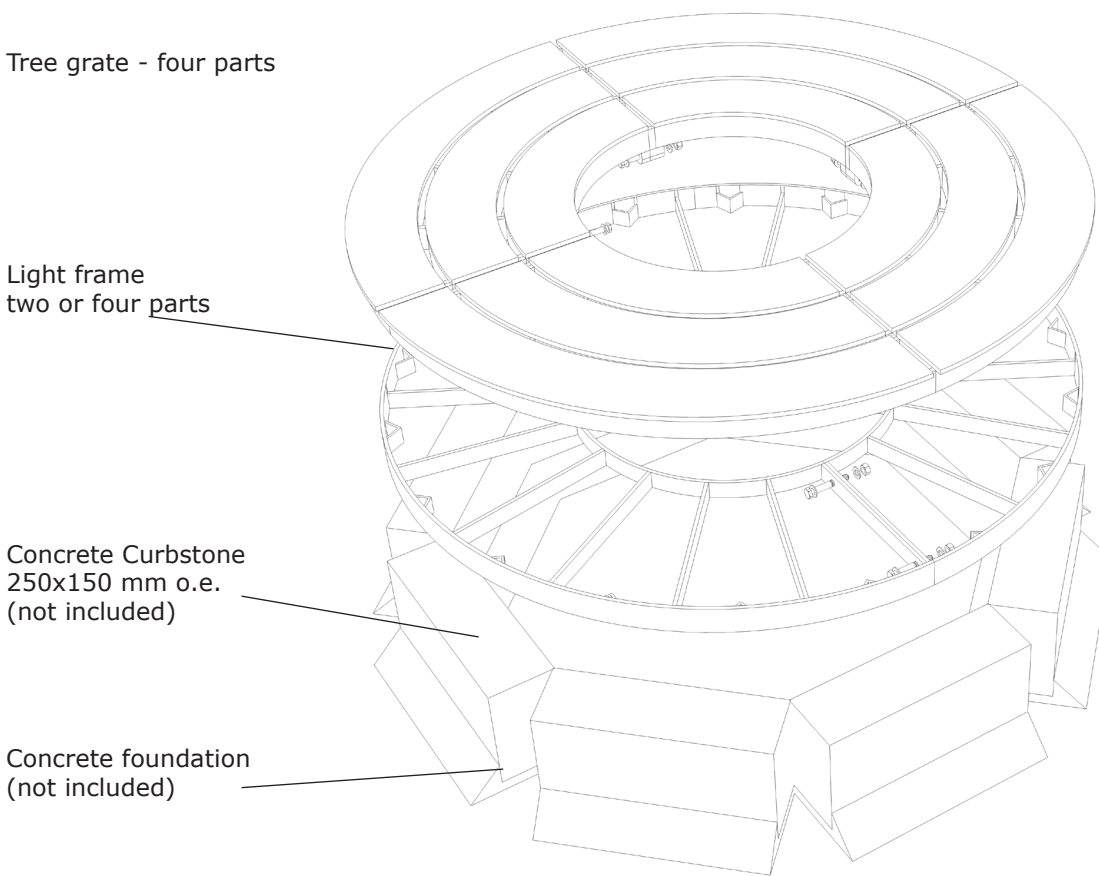

Vehicle pressure may not be applied to the treegrates before completion of assembly protocol.

When, using M12 sets, the surface of the grates is not level across the segments after placement M10 sets need to be applied. ANAE can supply these sets.

The images in this document are indicative for the model. Some discrepancies between image and product may occur with different sizes.

Assembly manual

Tree grate model Linder

with light frame

Pic. 1

Attention:

Assembly manual

Tree grate model Linder

with heavy frame

Tree grate - four parts

Heavy frame
two or four parts

Concrete Curbstone
250x150 mm o.e.
(not included)

Concrete foundation
(not included)

Pic. 2