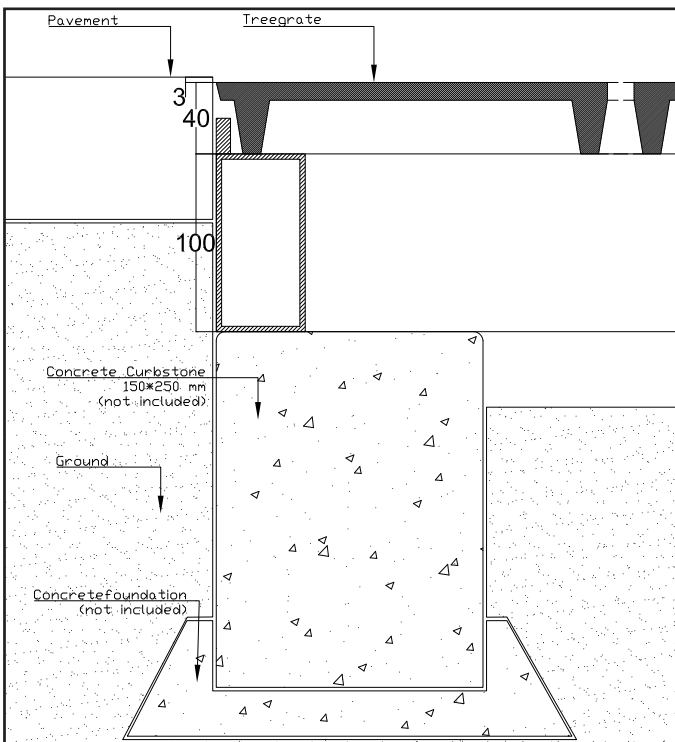

Pic. 4
Heavy frame

[ANÆ Streetfurniture>Products>Tree grates> ANÆ Tree grate model Linder](#)