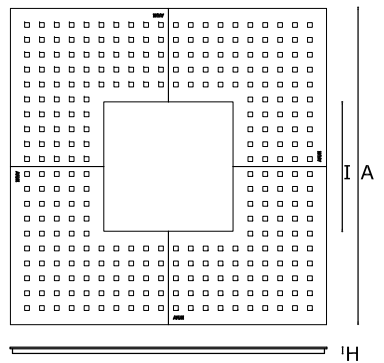

### Grösse Baumscheiben

c003-120/42

c003-150/60

c003-180/72

c003-200/80

Modell	Außenmaß (A)	Innenmaß (I)	Höhe (H)
c003-120/42	1200mm	420mm	40mm
c003-150/60	1500mm	600mm	40mm
c003-180/72	1800mm	720mm	40mm
c003-200/80	2000mm	800mm	40mm